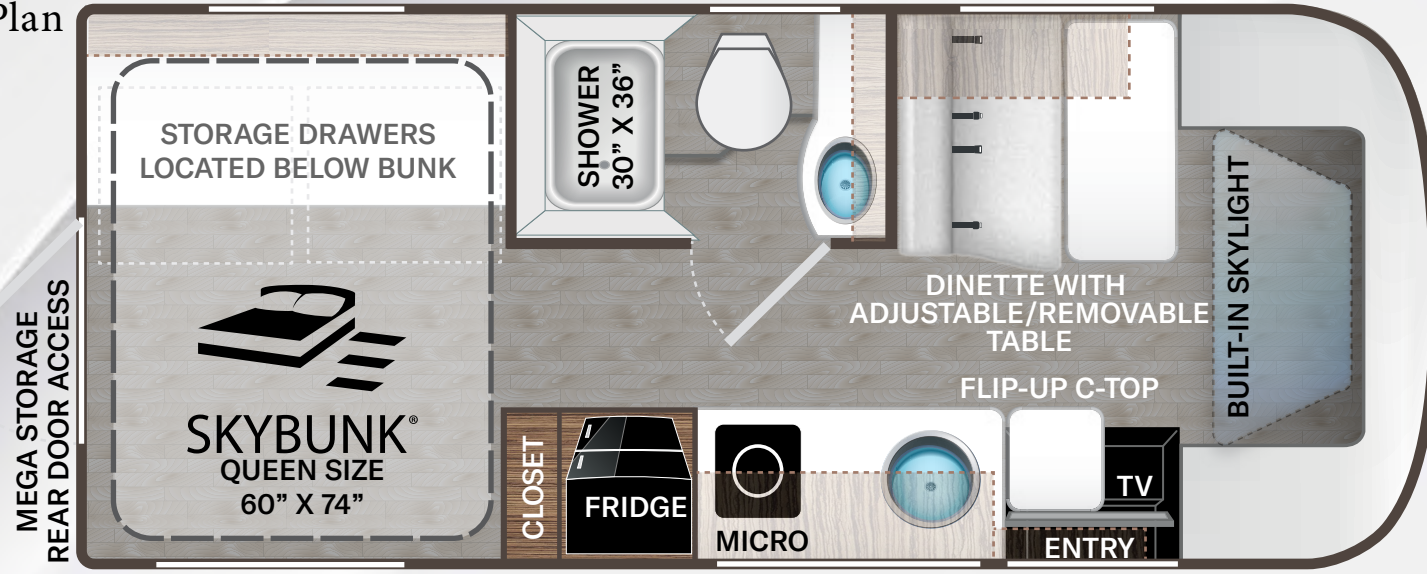

Floor Plan

22MT

Exterior

Interiors

STANDARD

COASTLINE GREY

FLOORING

OPTIONAL

- Windshield Privacy Curtain
- Rear View Mirror with Back-up Monitor
- Leatherette Reclining/Swivel Captains Chairs with Filler Cushion
- Keyless Entry System
- Matte Black Aluminum Wheels

INTERIOR

- Residential Vinyl Flooring
- Rubber Tread Entry Steps with Lighted Step Well
- Smoke, LPG and Carbon Monoxide Detectors
- Hard Vinyl Ceiling
- Ceiling Ducted Air Conditioning System
- Coastline Grey Cabinets with Black Nickel Hardware and Faucets
- Pressed Laminate Countertops
- LED Lighting
- Leatherette Half Dinette Booth with (2) Two Three-Point Seat Belt Positions
- Passenger Seat Belts in Select Areas
- Premium Window Privacy Roller Shades in Living Area

ENTERTAINMENT

- 32" SMART TV in Living Area
- Digital TV Antenna
- Cable TV Ready
- Satellite Prep with Mounting Backer in Roof
- Living Area Power Charging Center for Electronics with Storage Net

ELECTRICAL & PLUMBING

Use your phone's camera to find out more information. Just scan the code!

Specifications

	22MT
Chassis	Ford Transit AWD
Gross Vehicle (GVWR)	11,000
Gross Combined (GCWR)	15,000
Wheel Base	156"
Exterior Length (w/o ladder)	23'-7"
Exterior Height (w/AC)	11'-0"
Exterior Width (w/o mirrors)	90"
Interior Height (living area)	80"
Awning Size	14'
Fuel (gal)	25
Fresh/Waste/Gray Water (gal)	38 / 20 / 37
Water Heater (gal)	Tankless
Furnace (BTUs)	17,060
Exterior Storage Capacity (cu. ft.)	182
Hitch Rating (lbs.)	5,000