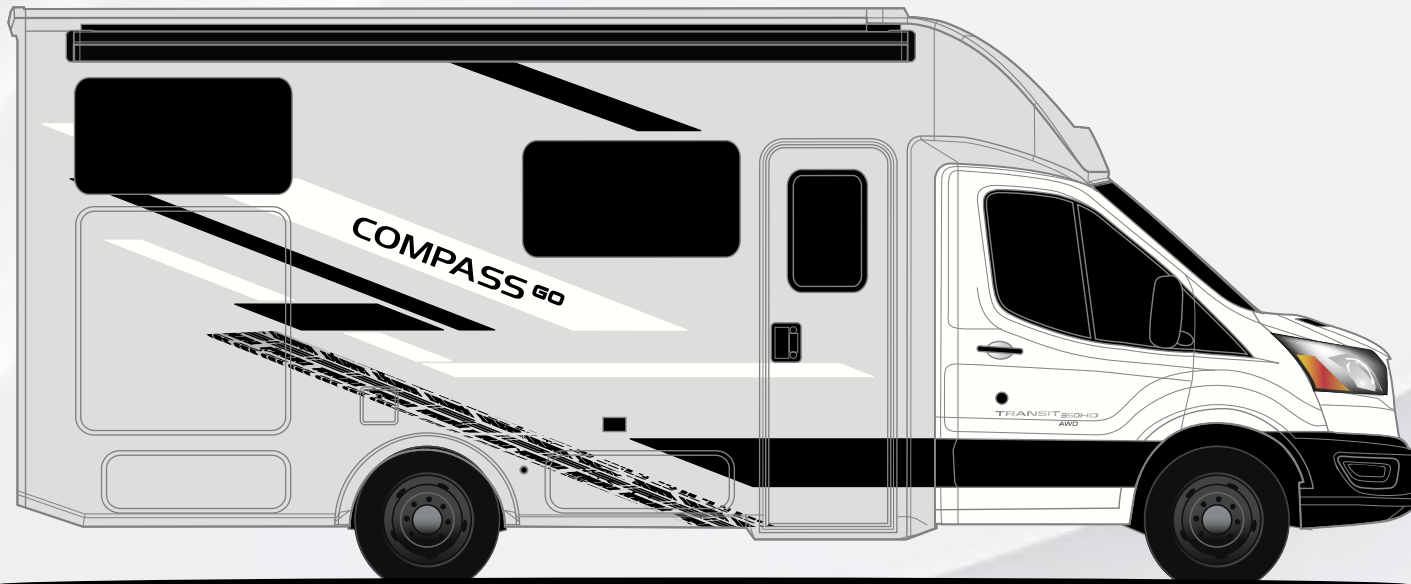

Floor Plan

22MT

Exterior

Interiors

STANDARD

COASTLINE GREY

FLOORING

OPTIONAL

FOREVER LATTE

FLOORING

OPTIONAL

PACIFIC PEARL

FLOORING

Use your phone's camera to find out more information. Just scan the code!

COMPASS GO

Featured Highlights

CONSTRUCTION & EXTERIOR

- Ford® Transit Chassis 3.5L V6 EcoBoost® Turbo Gas Engine, 310-HP, 400-lb.ft. Torque
- All-Wheel Drive (AWD) System
- Ford® 10-speed Automatic Overdrive Transmission
- Ford® Safety Systems - Lane Departure Warning, Pre-Collision Assist, Auto High Beam Headlights, TPMS, AdvanceTrac® with RSC®, Hill Start Assist, RainSensing Windshield Wipers
- FordPass™ Connect
- SummoSprings® Suspension Upgrade
- HD-MAX® Exterior with Graphics Package
- Fiberglass Front Cap with Skylight and Power Shade
- TPO Upper Rear Cap with Bumper
- Premium One-Piece Crossflex™ Roof
- Power Patio Awning with Integrated LED Lighting
- Rear Wall Patio Awning Prep
- MEGA-Storage™ Interior Area with Rear Door & Campside Compartment Access, Floor Drawer Storage and Built-In Storage Cubbies
- Black Frameless Windows
- Rotocast Storage Compartments with Lights

AUTOMOTIVE & COCKPIT

- AM/FM Dash Radio with SYNC® 4, Navigation & 8" Color Multi-function Display
- SiriusXM® Radio Tuner & Antenna
- Deluxe Heated/Remote Exterior Mirrors
- Blind Spot Monitoring System
- Power Windows and Door Locks
- Cruise Control
- Tilt Leather Steering Wheel with Audio Buttons to Control Dash Radio & Multi-Function Display
- Map Light